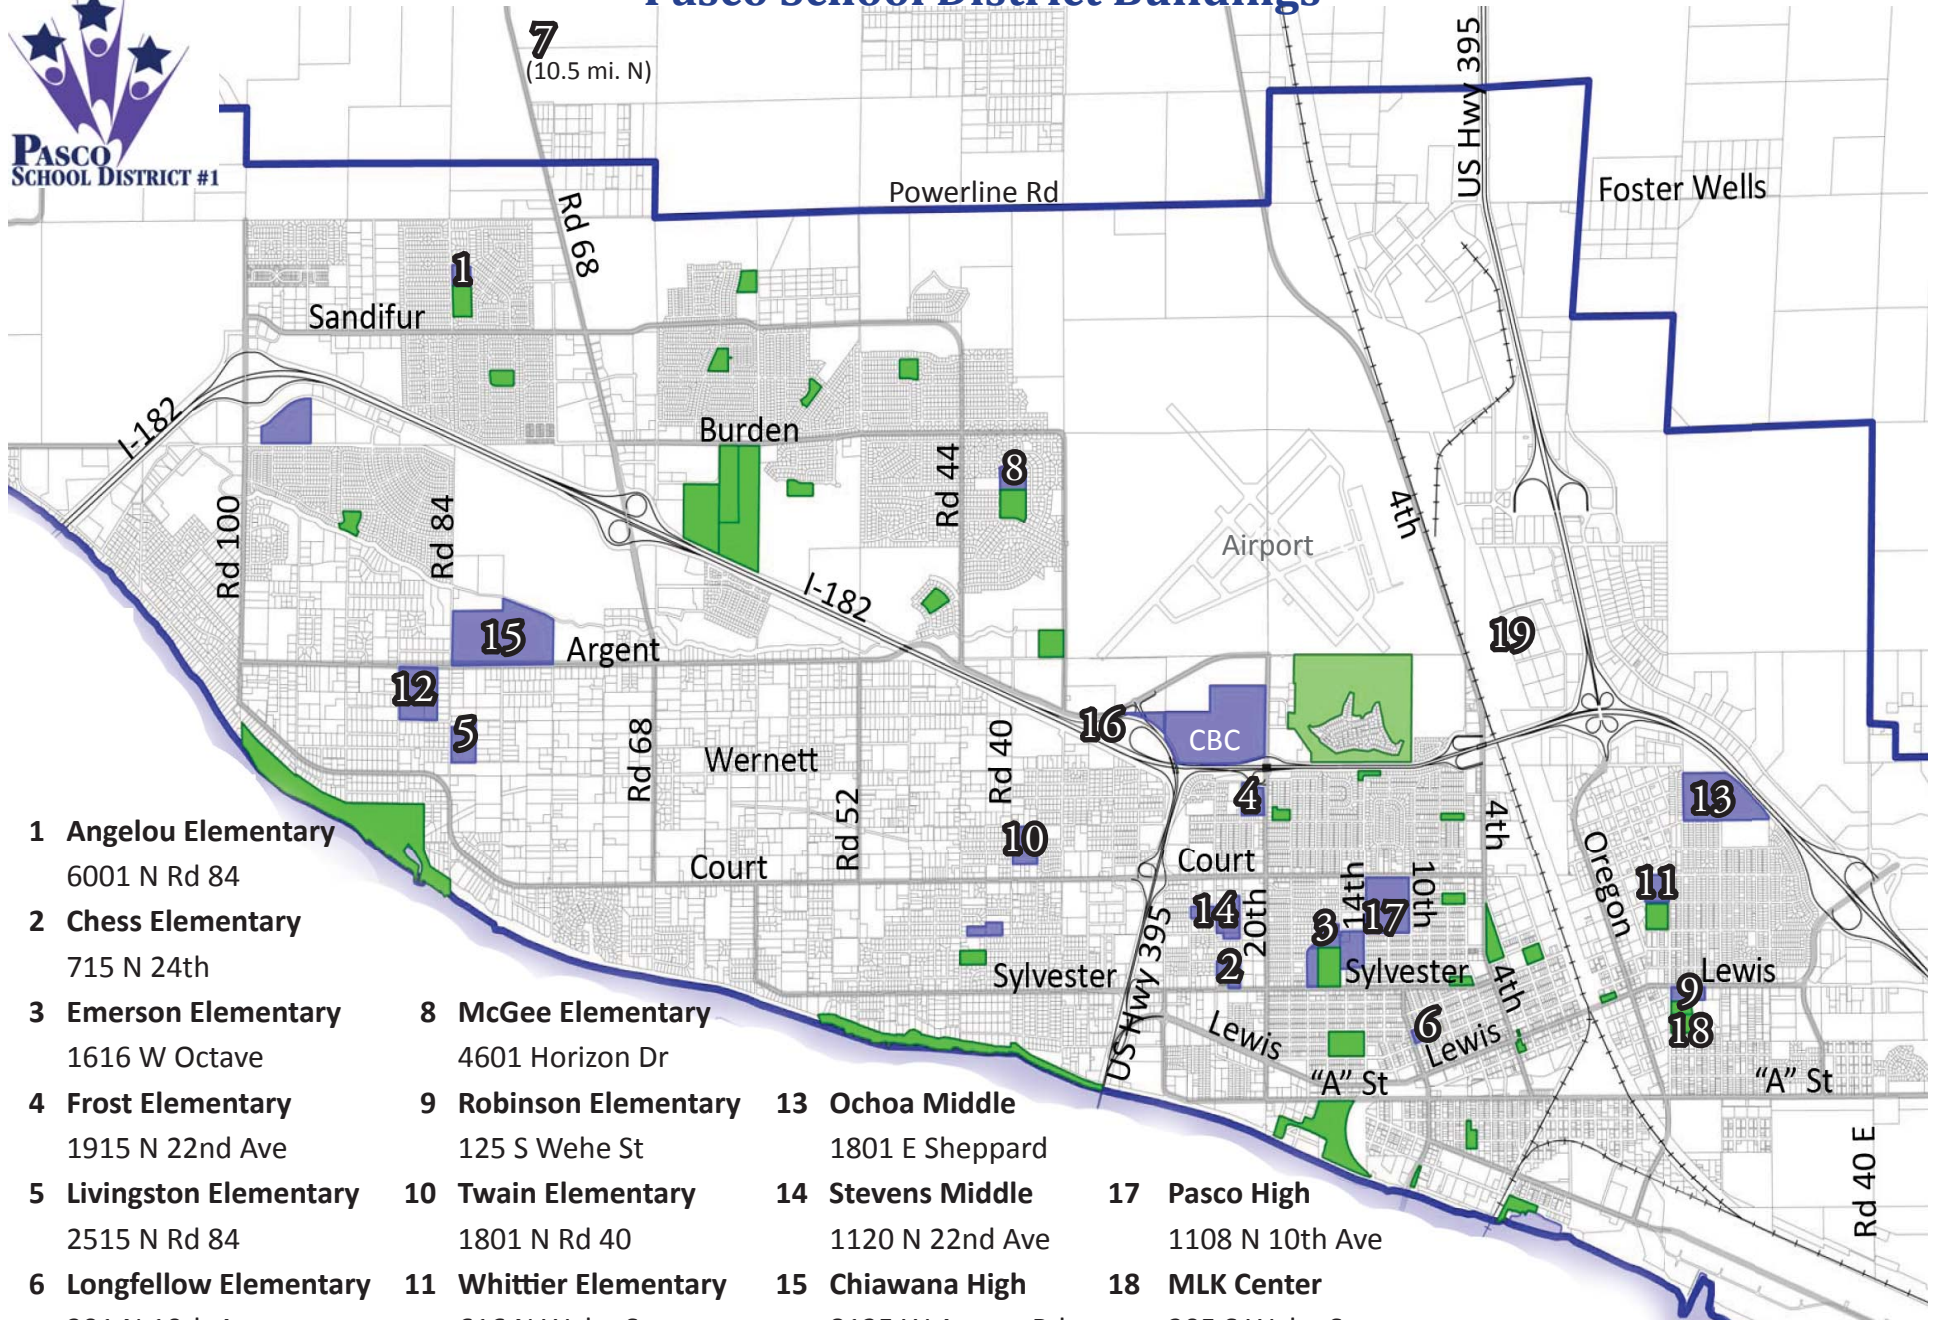

Pasco School District Buildings

1 Angelou Elementary

6001 N Rd 84

2 Chess Elementary

715 N 24th

3 Emerson Elementary

1616 W Octave

4 Frost Elementary

1915 N 22nd Ave

5 Livingston Elementary

2515 N Rd 84

6 Longfellow Elementary

301 N 10th Ave

7 Markham Elementary

4031 Elm Rd

8 McGee Elementary

4601 Horizon Dr

9 Robinson Elementary

125 S Wehe St

10 Twain Elementary

1801 N Rd 40

11 Whittier Elementary

616 N Wehe St

12 McLoughlin Middle

2803 Rd 88

13 Ochoa Middle

1801 E Sheppard

14 Stevens Middle

1120 N 22nd Ave

15 Chiawana High

8125 W Argent Rd

16 New Horizons High